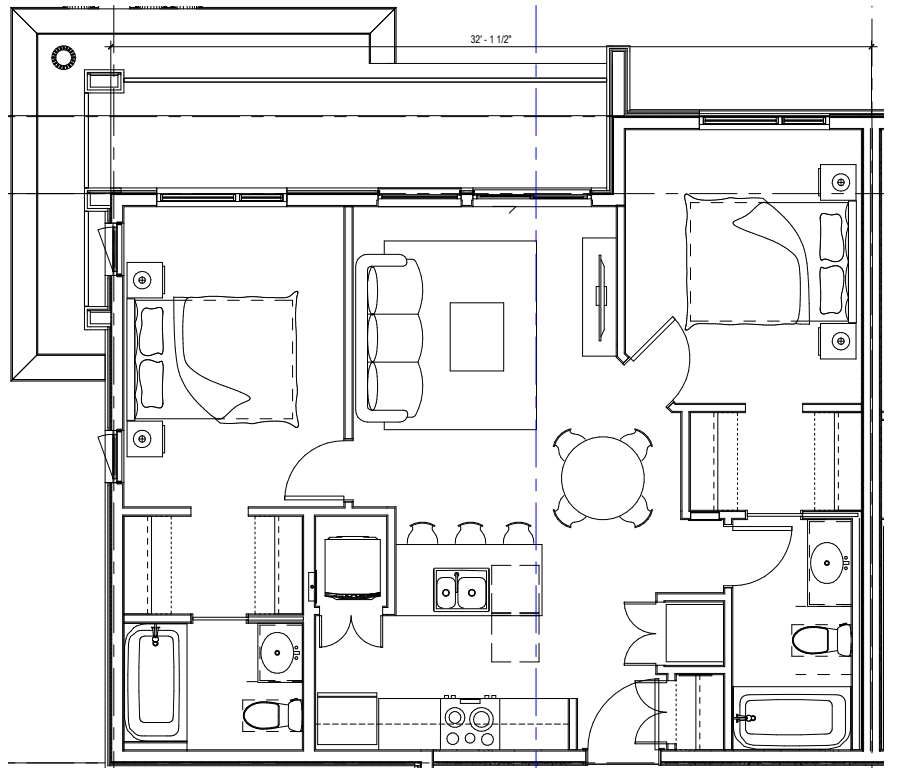

THE RICHMOND

REDWOOD

2 BED - 2 BATH
808 SQ.FT.

MAIN FLOOR PLAN

LEVEL 2-4

Dimensions, sizes, specifications, layouts and materials are approximate only and subject to change without notice. E.&O.E.