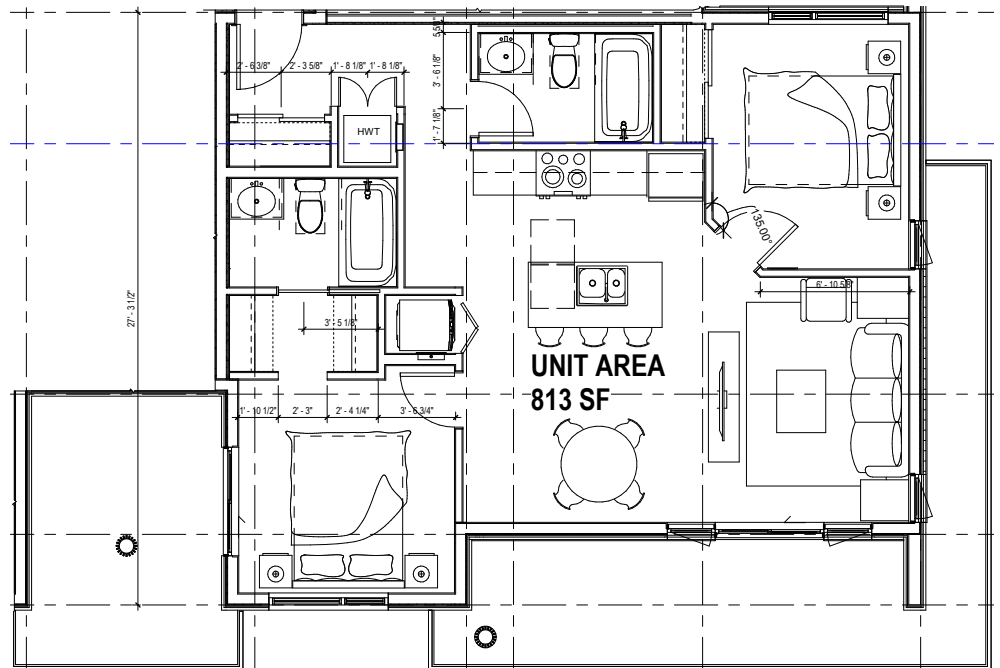

ARBUTUS

2 BED - 2 BATH
813 SQ. FT.

THE RICHMOND

LEVEL 2-4

Dimensions, sizes, specifications, layouts and materials are approximate only and subject to change without notice. E.&O.E.