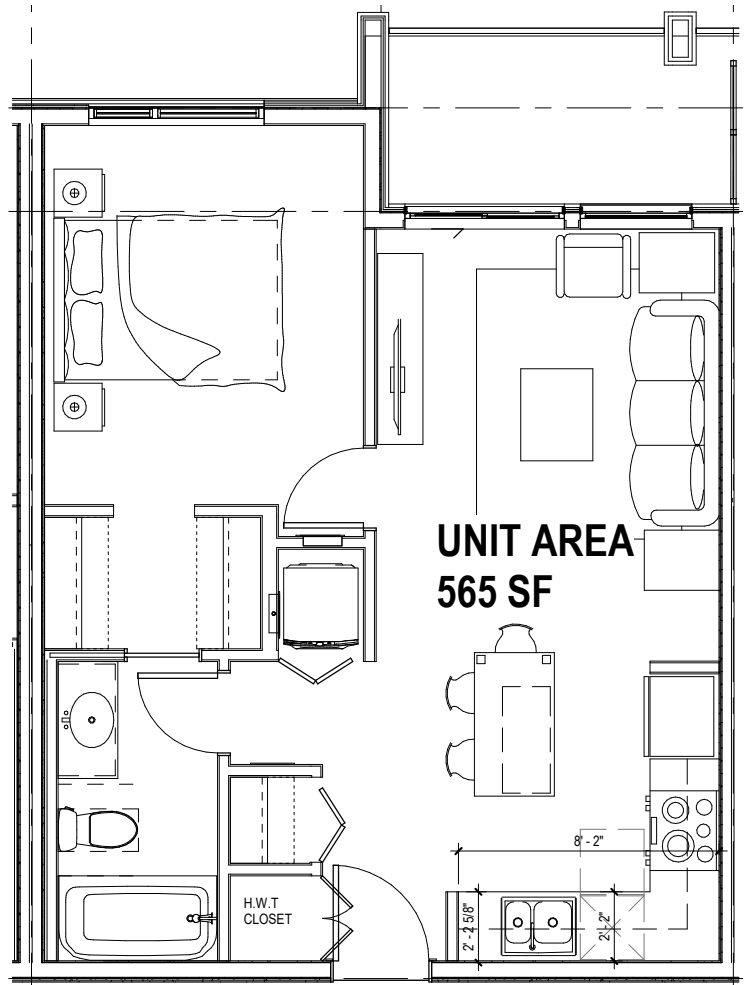

THE RICHMOND

CEDAR
1 BED - 1 BATH
565 SQ.FT.

MAIN FLOOR PLAN

LEVEL 2-4

Dimensions, sizes, specifications, layouts and materials are approximate only and subject to change without notice. E. & O. E.