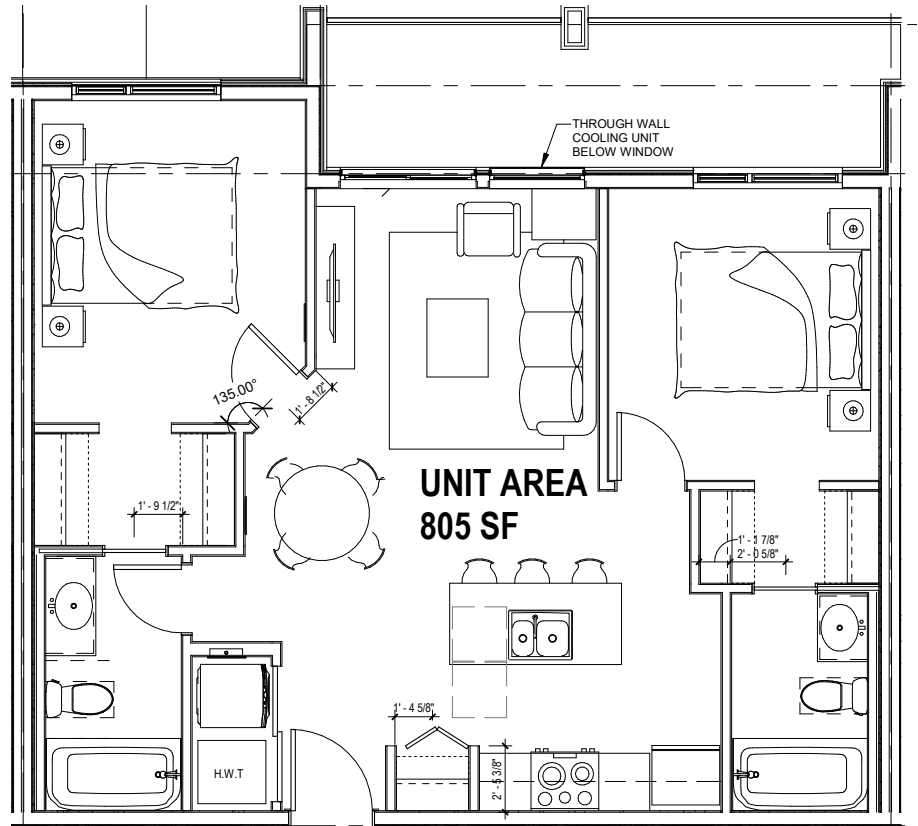

THE RICHMOND

HEMLOCK
2 BED - 2 BATH
805 SQ.FT.

MAIN FLOOR PLAN

LEVEL 2-4

Dimensions, sizes, specifications, layouts and materials are approximate only and subject to change without notice. E. & O. E.