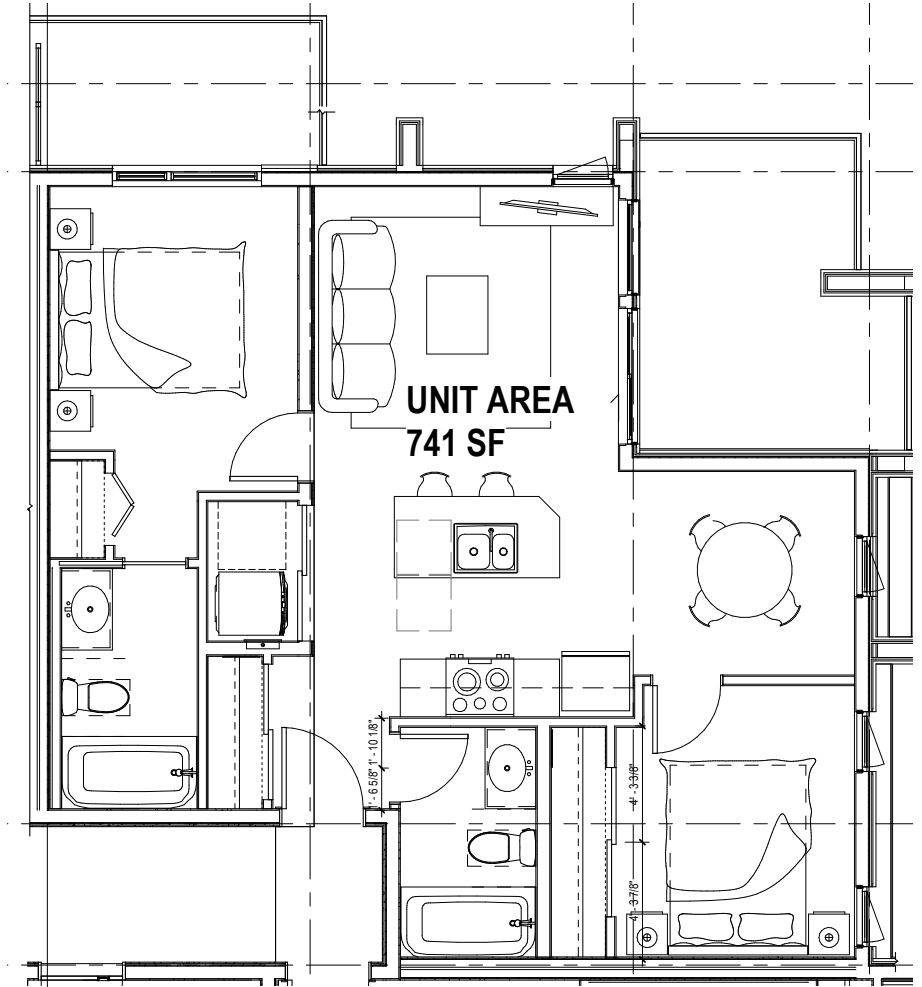

# THE RICHMOND

**SEQUOIA**  
2 BED - 2 BATH  
741 SQ.FT.

**LEVEL 2-4**

Dimensions, sizes, specifications, layouts and materials are approximate only and subject to change without notice. E.&O.E.