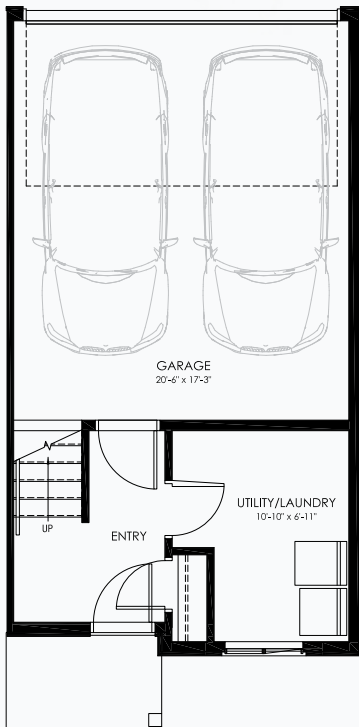

## ASPEN FLOORPLAN

3 BED, 3 BATH  
1,403 SF

GROUND FLOOR

MAIN FLOOR

SECOND FLOOR

[VUETOWNHOMES.CA](http://VUETOWNHOMES.CA)

Dimensions, sizes, specifications, layouts and materials are approximate only and subject to change without notice. E.&O.E.