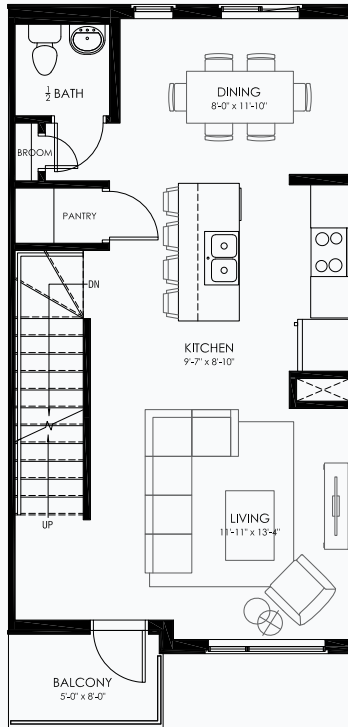

## ASPEN FLOORPLAN

3 BED, 3 BATH  
1,403 SF

GROUND FLOOR

MAIN FLOOR

SECOND FLOOR

[VUETOWNHOMES.CA](http://VUETOWNHOMES.CA)

Dimensions, sizes, specifications, layouts and materials are approximate only and subject to change without notice. E.&O.E.