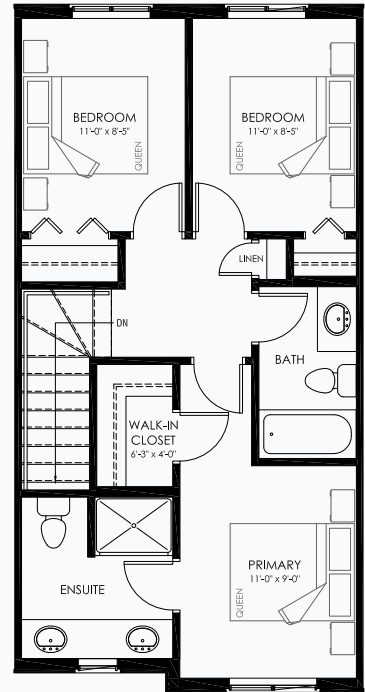

## ASPEN FLOORPLAN

3 BED, 3 BATH  
1,403 SF

GROUND FLOOR

MAIN FLOOR

SECOND FLOOR

[VUETOWNHOMES.CA](http://VUETOWNHOMES.CA)

Dimensions, sizes, specifications, layouts and materials are approximate only and subject to change without notice. E.&O.E.