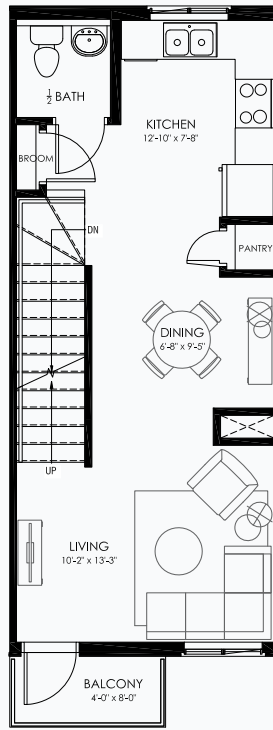

VUE

AT CREEKWOOD WEST

BIRCH FLOORPLAN

2 BED, 2 BATH
1,118 SF

GROUND FLOOR

MAIN FLOOR

SECOND FLOOR

VUETOWNHOMES.CA

Dimensions, sizes, specifications, layouts and materials are approximate only and subject to change without notice. E.&O.E.