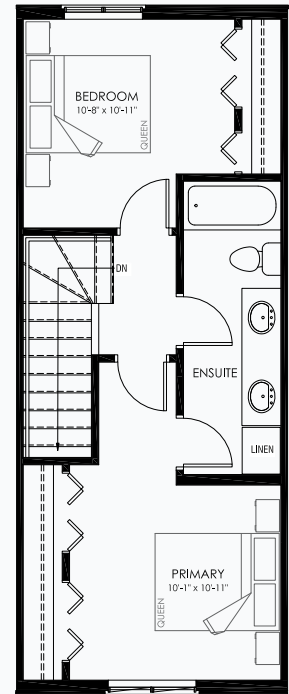

VUE

AT CREEKWOOD WEST

BIRCH FLOORPLAN

2 BED, 2 BATH
1,118 SF

GROUND FLOOR

MAIN FLOOR

SECOND FLOOR

VUETOWNHOMES.CA

Dimensions, sizes, specifications, layouts and materials are approximate only and subject to change without notice. E.&O.E.