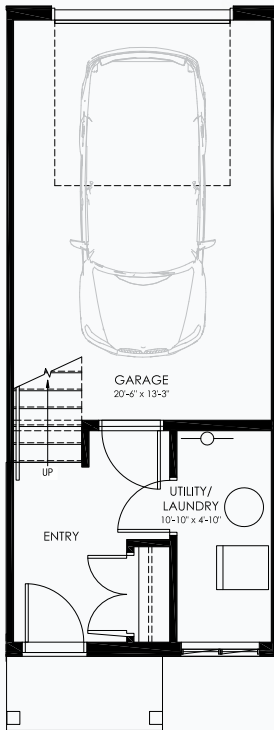

VUE

AT CREEKWOOD WEST

BIRCH FLOORPLAN

2 BED, 2 BATH
1,118 SF

GROUND FLOOR

MAIN FLOOR

SECOND FLOOR

VUETOWNHOMES.CA

Dimensions, sizes, specifications, layouts and materials are approximate only and subject to change without notice. E.&O.E.