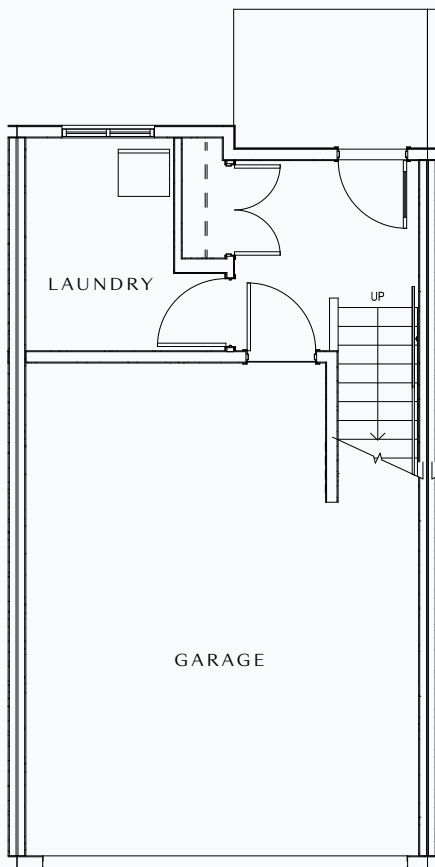

VUE  
AT STONESHIRE

ASPEN  
FLOORPLAN

3 BED, 2.5 BATH  
1,402 SF

LOWER FLOOR

MAIN FLOOR

UPPER FLOOR