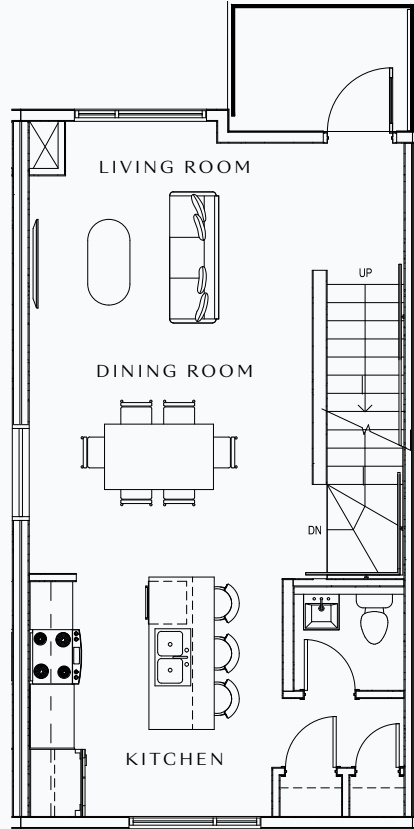

VUE  
AT STONESHIRE

ASPEN  
FLOORPLAN

3 BED, 2.5 BATH  
1,402 SF

LOWER FLOOR

MAIN FLOOR

UPPER FLOOR