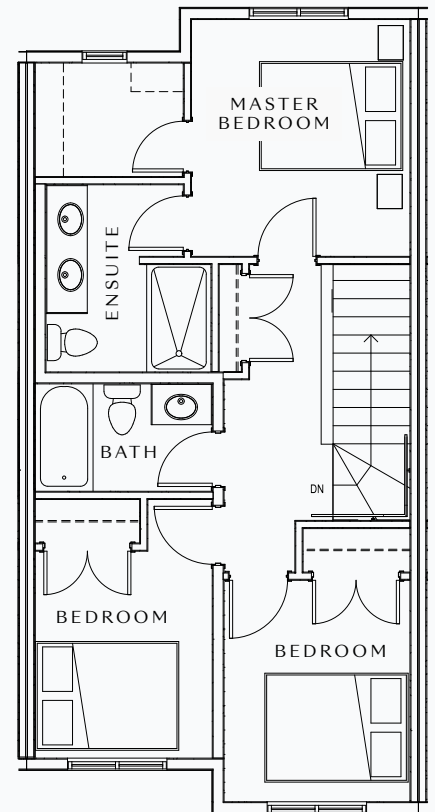

VUE  
AT STONESHIRE

ASPEN  
FLOORPLAN

3 BED, 2.5 BATH  
1,402 SF

LOWER FLOOR

MAIN FLOOR

UPPER FLOOR