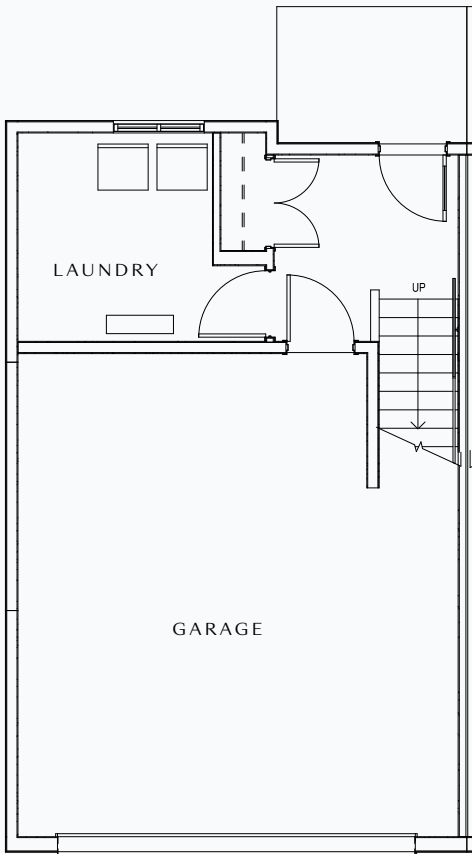

VUE

AT STONESHIRE

WALNUT-END FLOORPLAN

3 BED, 2.5 BATH
1,581 SF

LOWER FLOOR

MAIN FLOOR

UPPER FLOOR

VUETOWNHOMES.CA

Dimensions, sizes, specifications, layouts and materials are approximate only and subject to change without notice. E.&O.E.