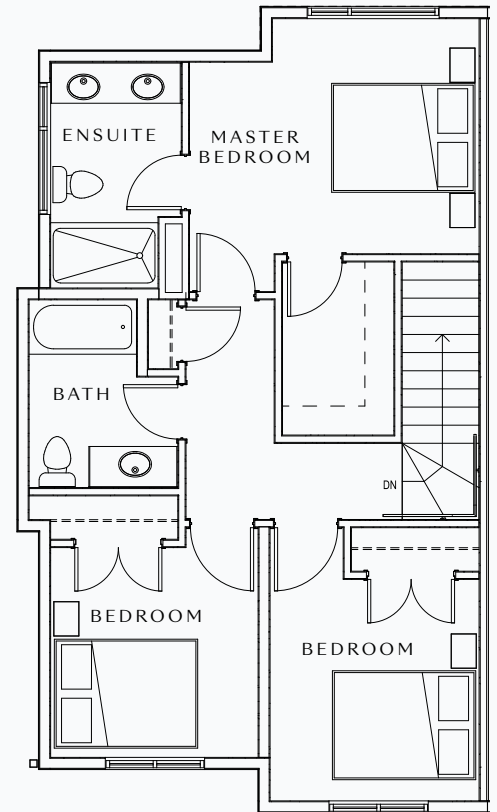

VUE

AT STONESHIRE

WALNUT-END FLOORPLAN

3 BED, 2.5 BATH
1,581 SF

LOWER FLOOR

MAIN FLOOR

UPPER FLOOR

VUETOWNHOMES.CA

Dimensions, sizes, specifications, layouts and materials are approximate only and subject to change without notice. E.&O.E.