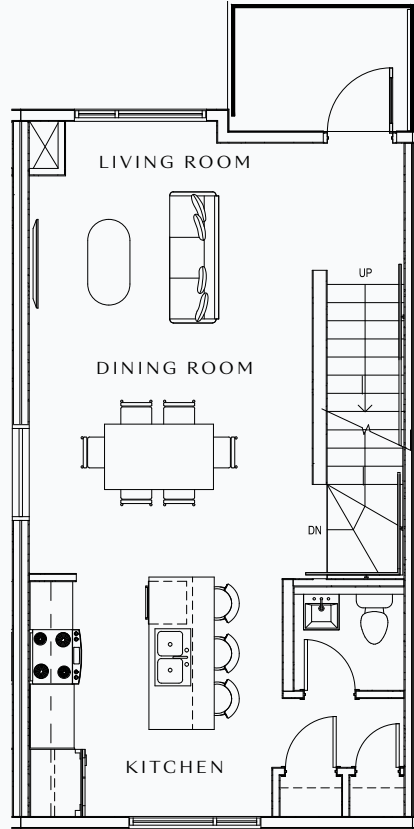

VUE

AT STONESHIRE

WALNUT-END FLOORPLAN

3 BED, 2.5 BATH
1,581 SF

LOWER FLOOR

MAIN FLOOR

UPPER FLOOR

VUETOWNHOMES.CA

Dimensions, sizes, specifications, layouts and materials are approximate only and subject to change without notice. E.&O.E.