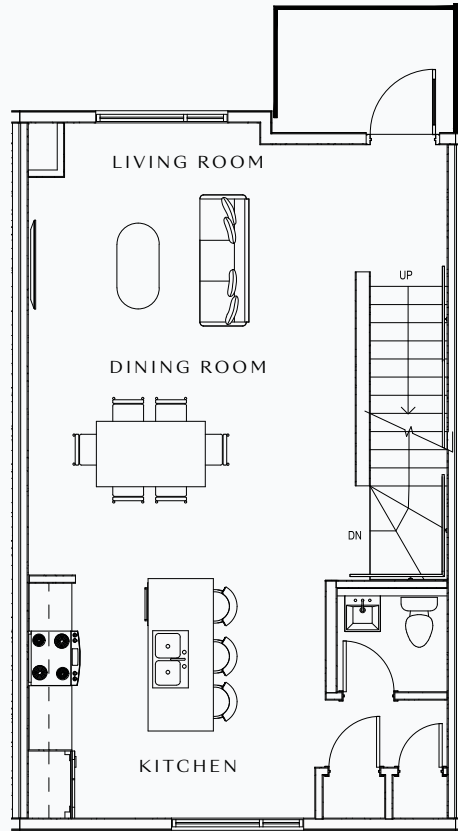

VUE
AT STONESHIRE

WALNUT
FLOORPLAN

3 BED, 2.5 BATH
1,552 SF

LOWER FLOOR

MAIN FLOOR

UPPER FLOOR