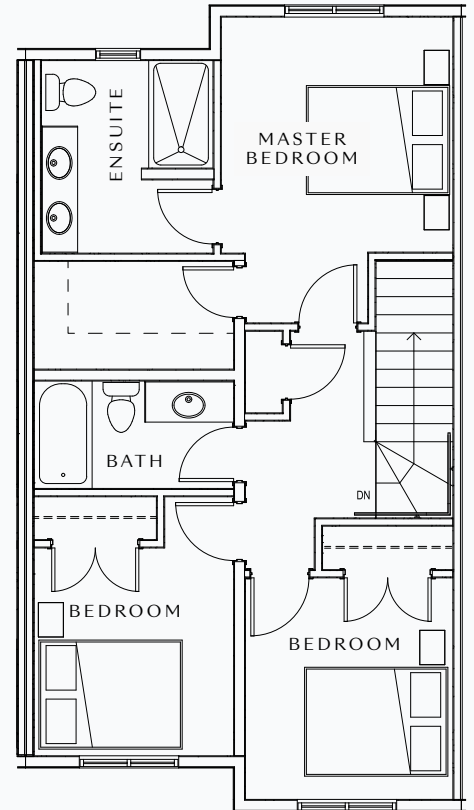

VUE
AT STONESHIRE

WALNUT
FLOORPLAN

3 BED, 2.5 BATH
1,552 SF

LOWER FLOOR

MAIN FLOOR

UPPER FLOOR