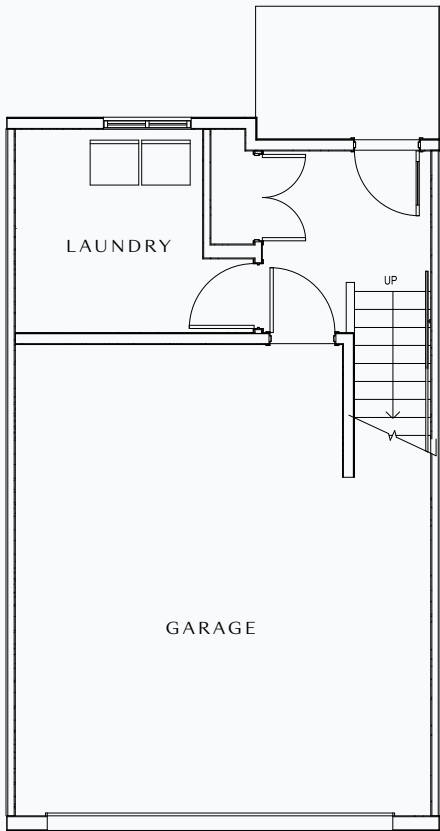

VUE
AT STONESHIRE

WALNUT
FLOORPLAN

3 BED, 2.5 BATH
1,552 SF

LOWER FLOOR

MAIN FLOOR

UPPER FLOOR